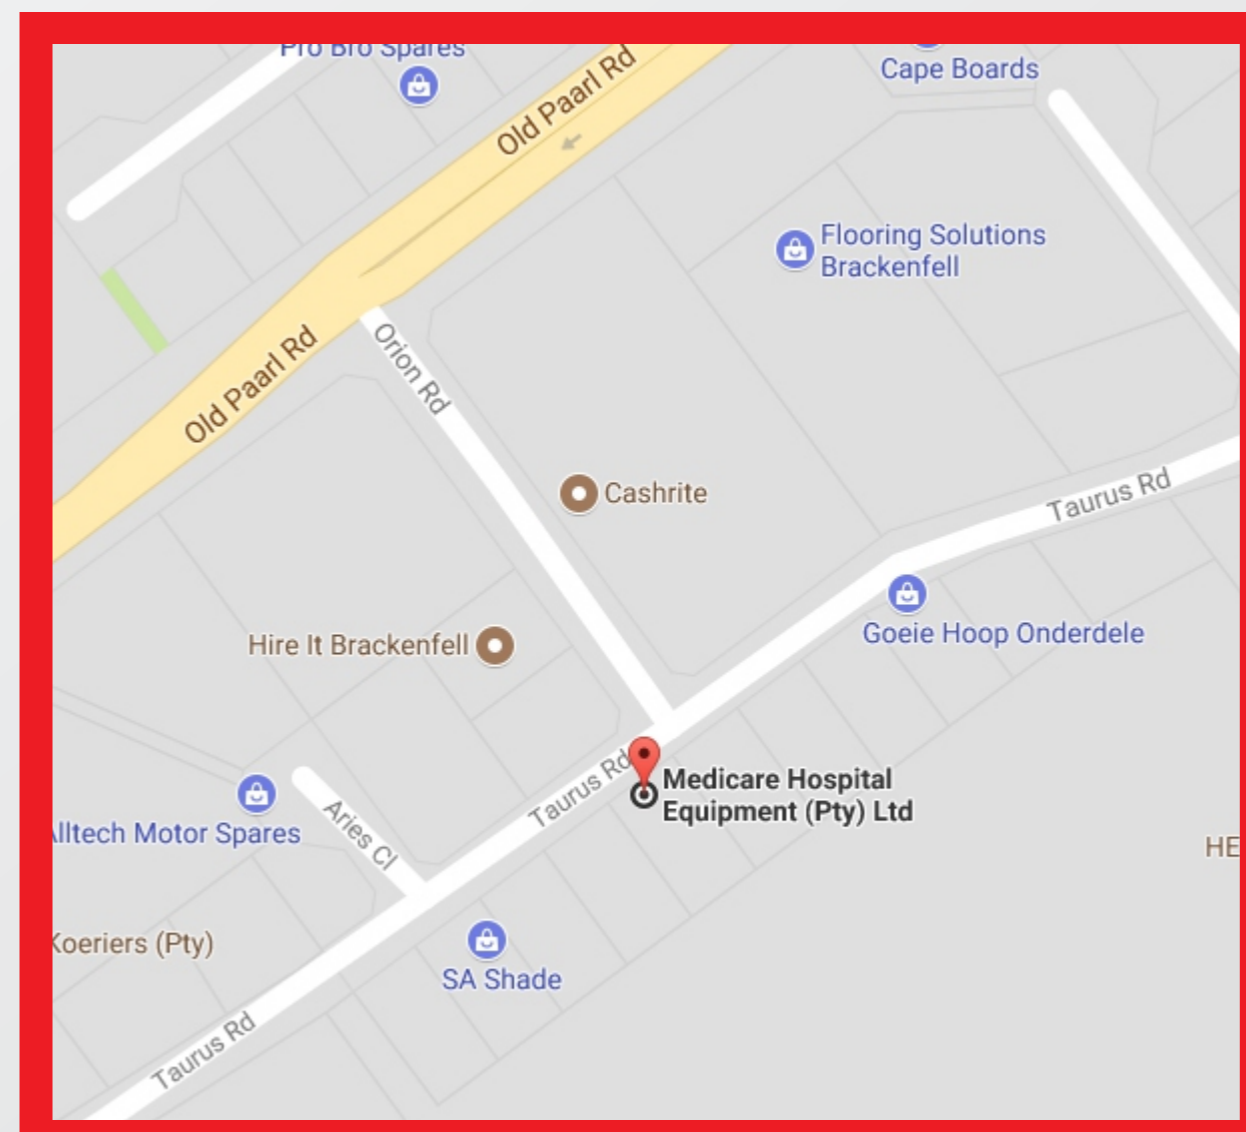

Western Cape Brackenfell Clinic

Open Monday to Friday
08:00 - 16:00

Unit 29 Taurus Street
Platinum Business Park
Brackenfell

Petrus van Zyl
Tel: 076 670 0634