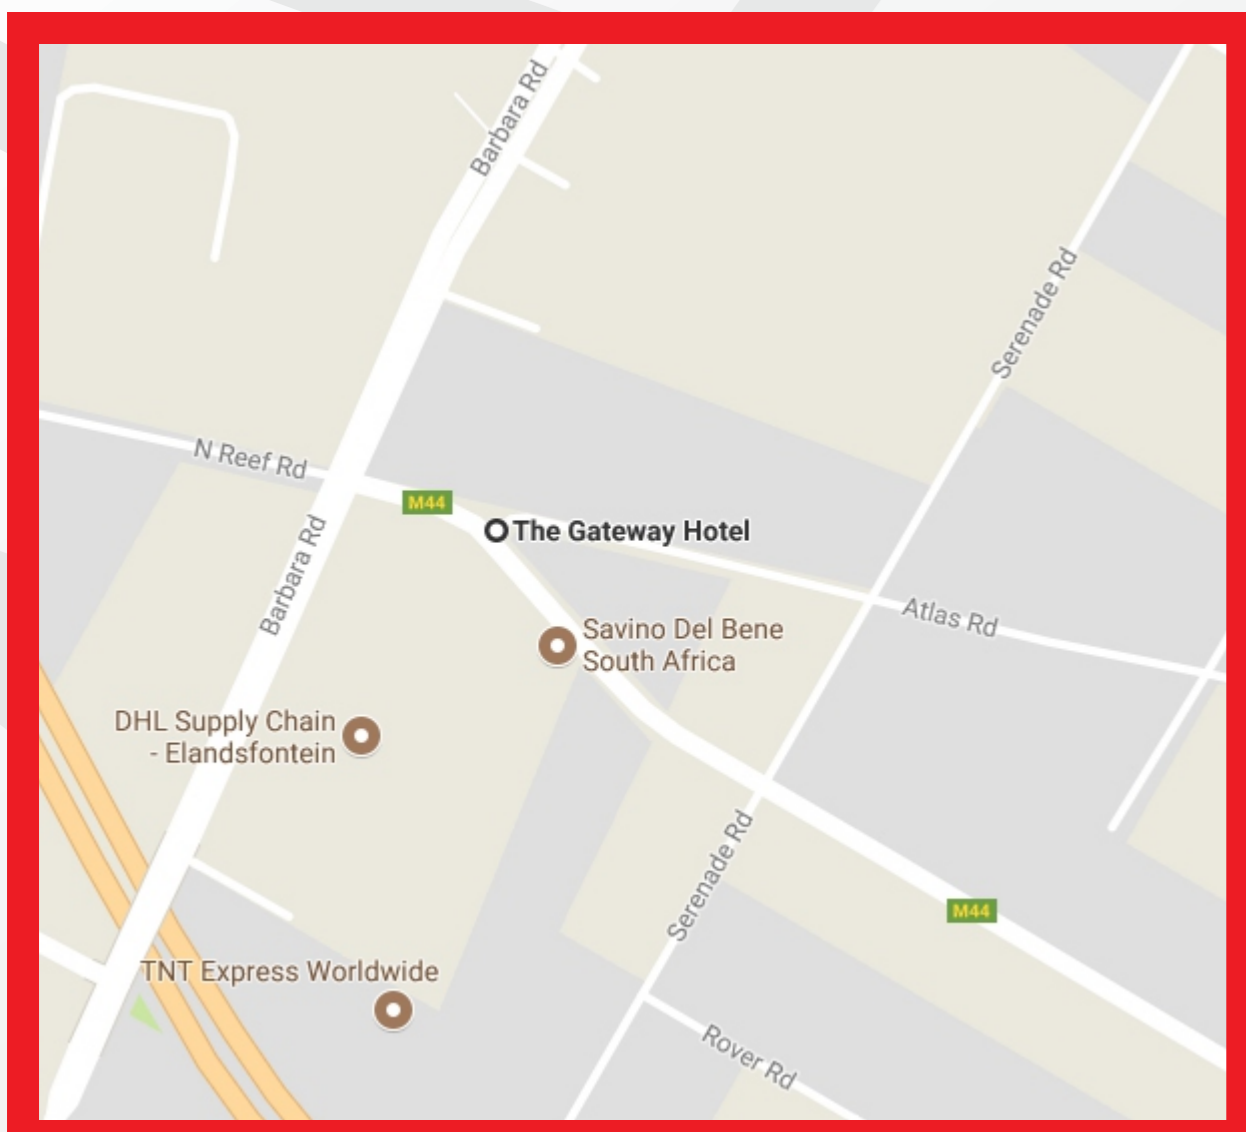

OR Tambo Clinic

Open Monday and Thursday
08:00 - 16:00

OR Tambo Airport
Lower Level at Airport Clinic

Tanya Nel
Tel: 060 997 1833

Elandsfontein Clinic

Open Monday to Friday
08:00 - 16:00

Cnr North Reef and Atlas Road
Shop 2 Delmond Centre
Elandsfontein