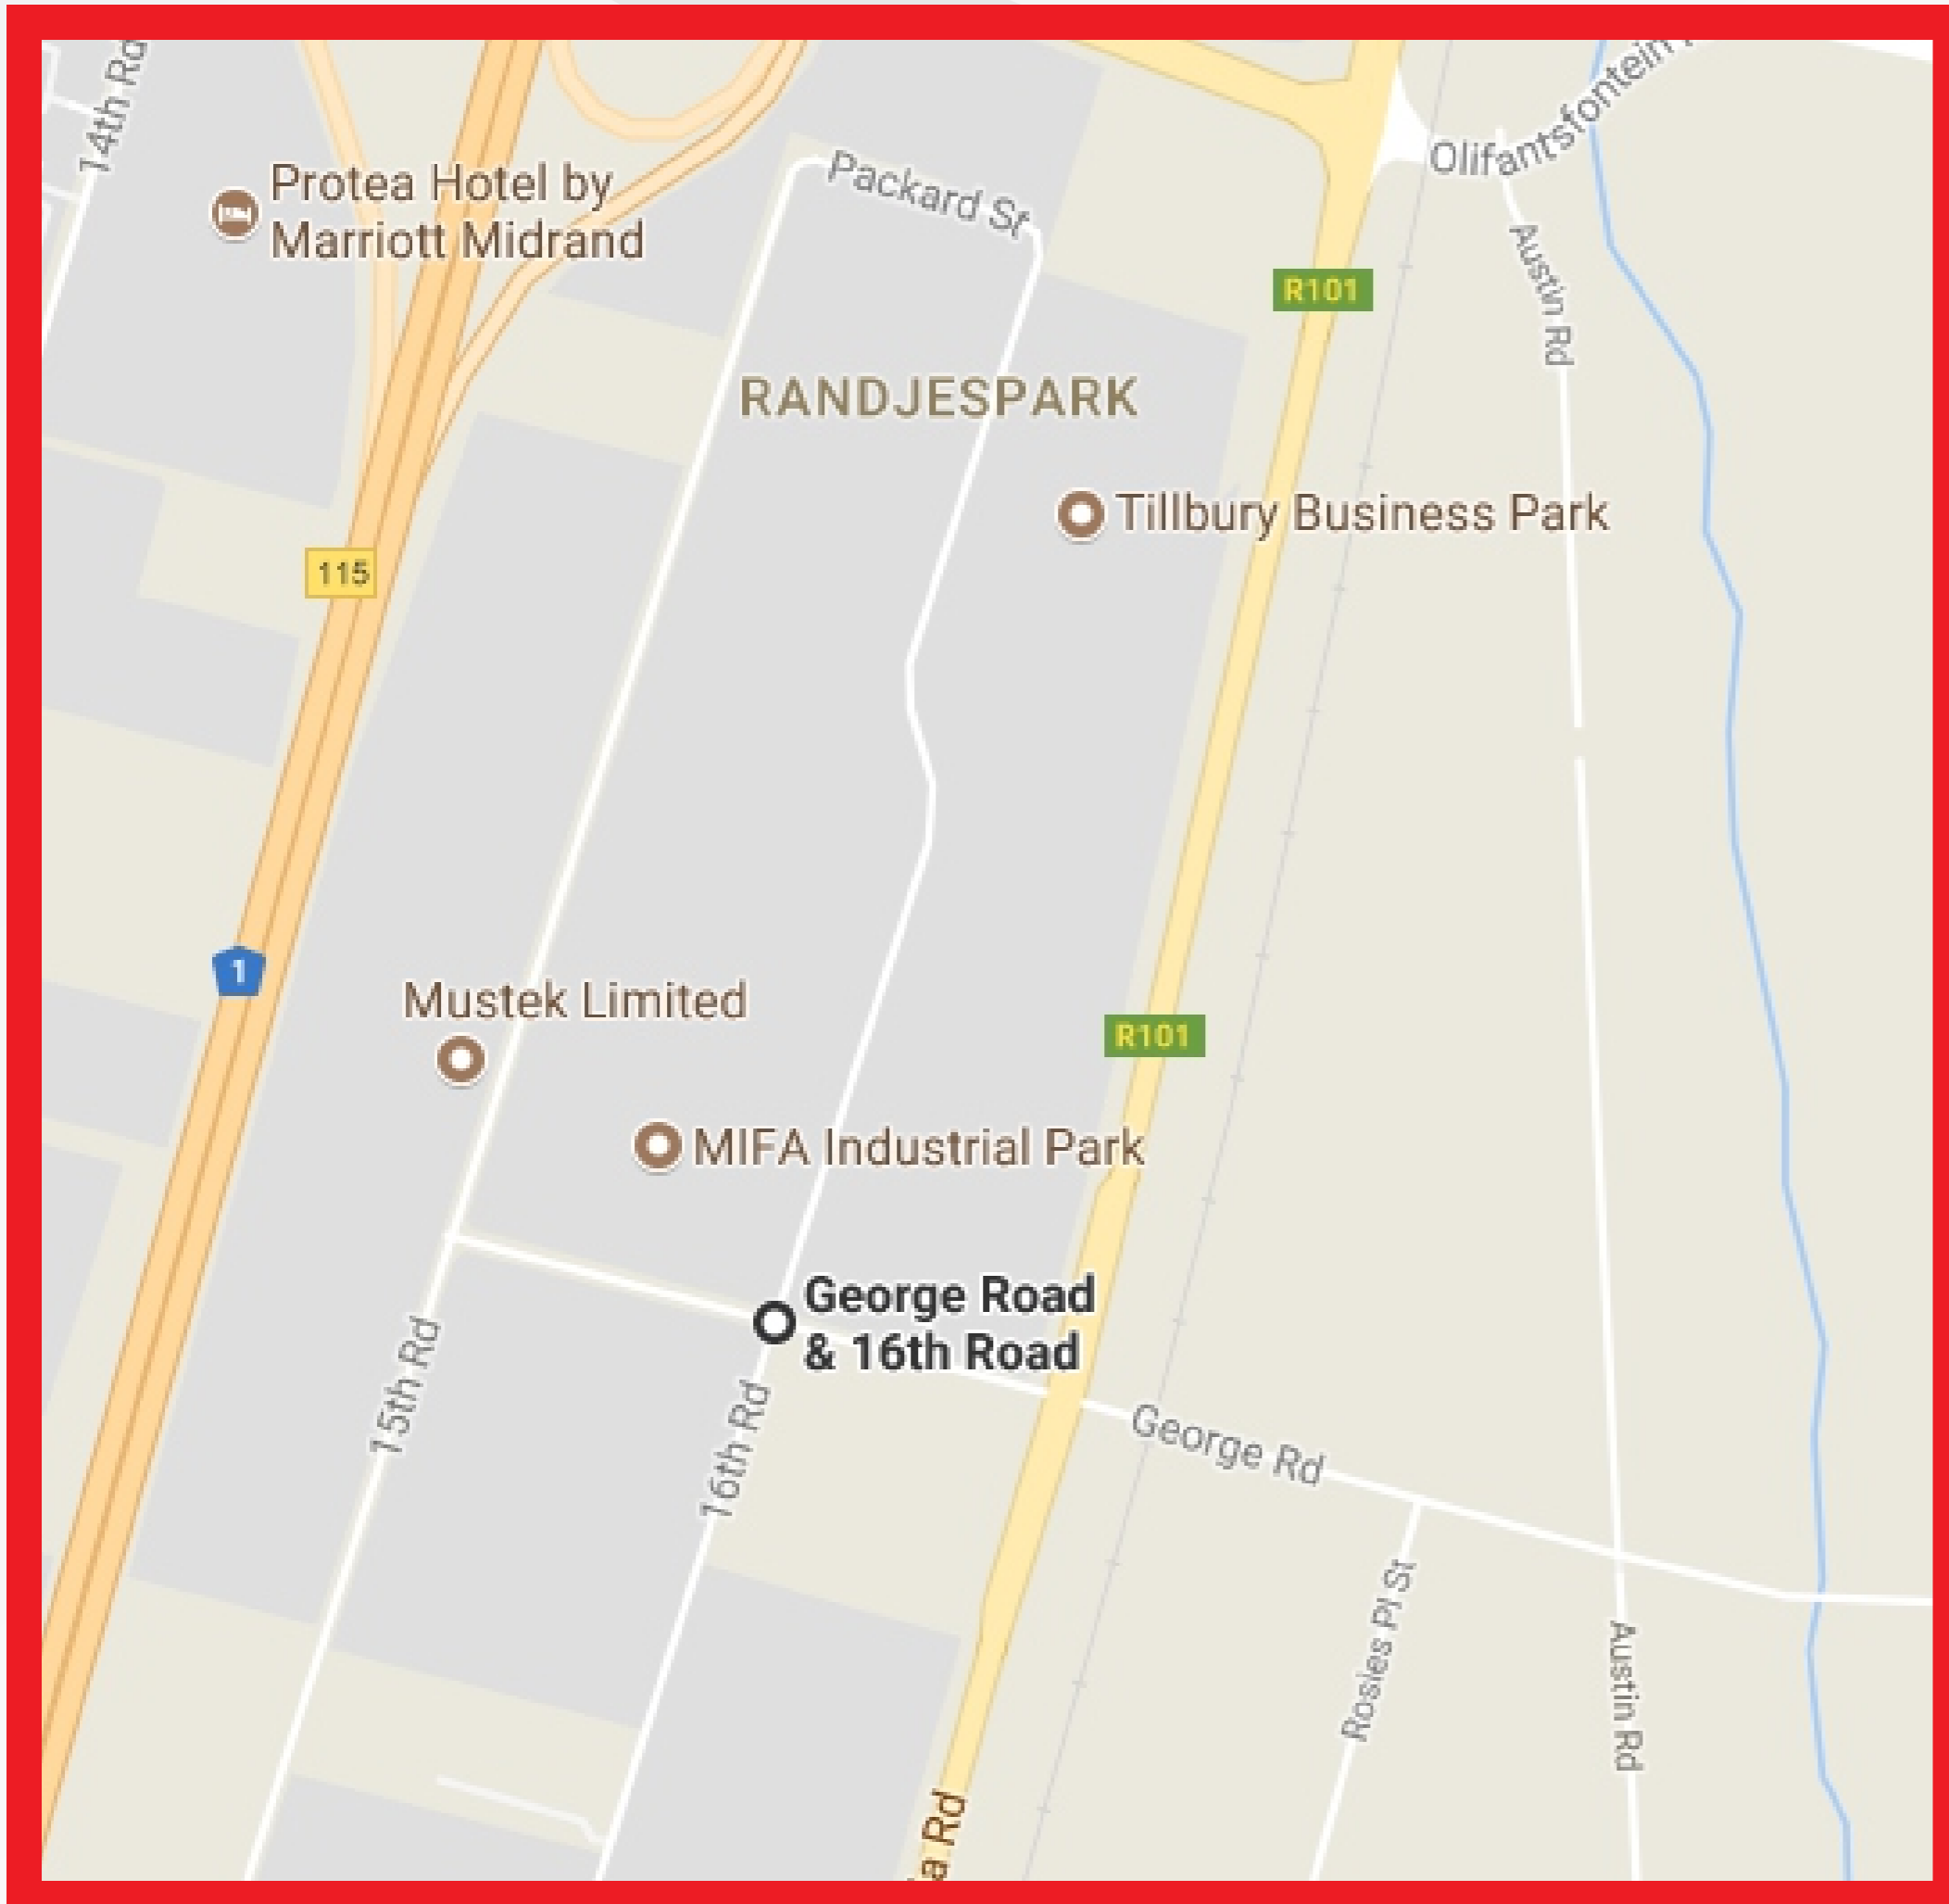

CARE NET

CONSULTANTS

On-Site Occupational Health and Safety Products & Services

Midrand Clinic

Midrand Clinic Details:

Cnr 16th and George (875 16th Road)
Unit 2 Alphen Square
Randjiesfontein
Midrand

Tel: 060 997 1833