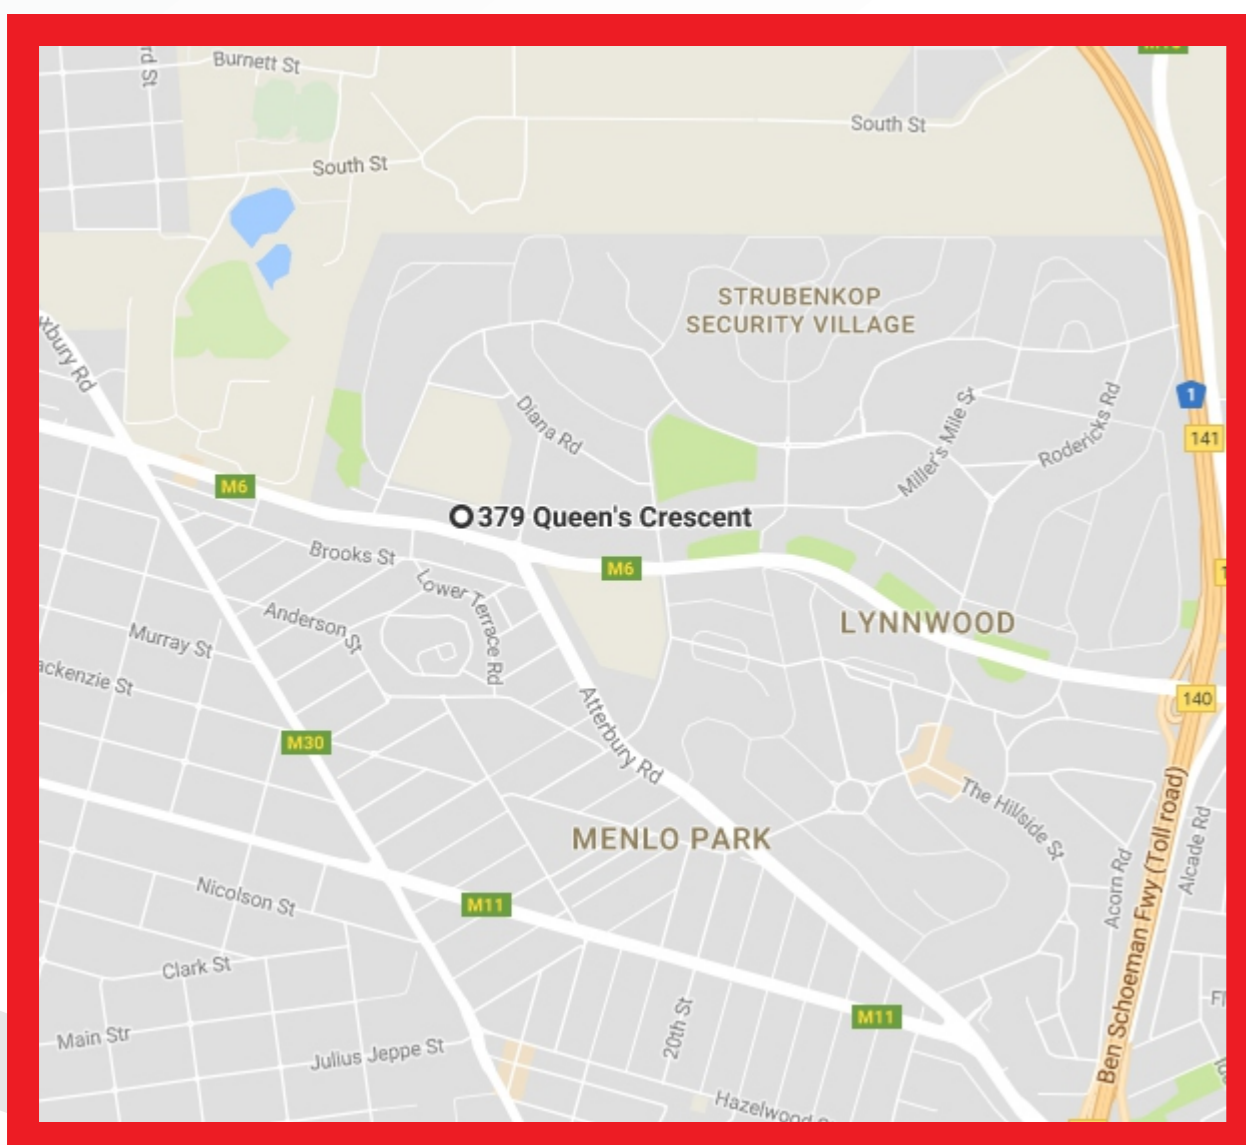

Lynnwood Clinic

Open Monday and Friday
08:00 - 16:00

Building 2A, Sunwood Park 379
Queens Crescent Lynnwood

Desmond Bophela
Tel: 061 564 2819